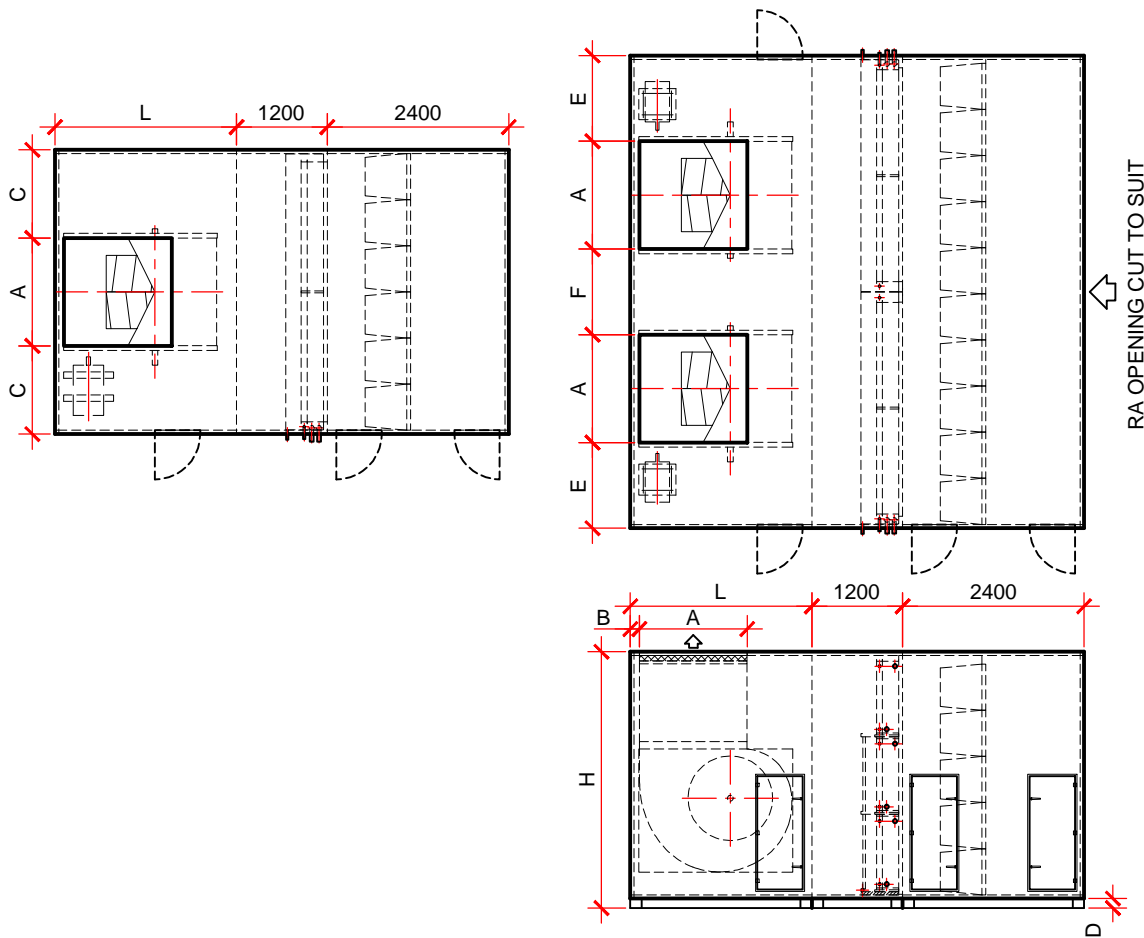

SA DOUBLE SKIN AIRHANDLING UNITS TOP DISCHARGE - T3 SCROLL TO FRONT

MODEL	L	W	H	A	B	C	D	E	F	FAN
SA-2400H	3000	3800	3765	1798	120	1001	125	NA	NA	1400
SA-3100H	3000	4750	3765	1798	120	1476	125	NA	NA	1400
SA-3600H	2400	6250	3390	1426	120	NA	125	1133	1133	2 off 1120
SA-4100H	2400	6250	3765	1528	120	NA	125	972	1250	2 off 1250
SA-4600H	2400	7500	3510	1798	120	NA	125	1252	1400	2 off 1250
SA-5100H	2400	7800	3765	1798	120	NA	125	1402	1400	2 off 1250

Notes:

The fan outlet dimensions are a guide only. The correct fan will be selected to meet the specified requirements which may change dimensions.

Access doors are 600mm wide and 1500mm high.

Materials and specifications may change without notice.