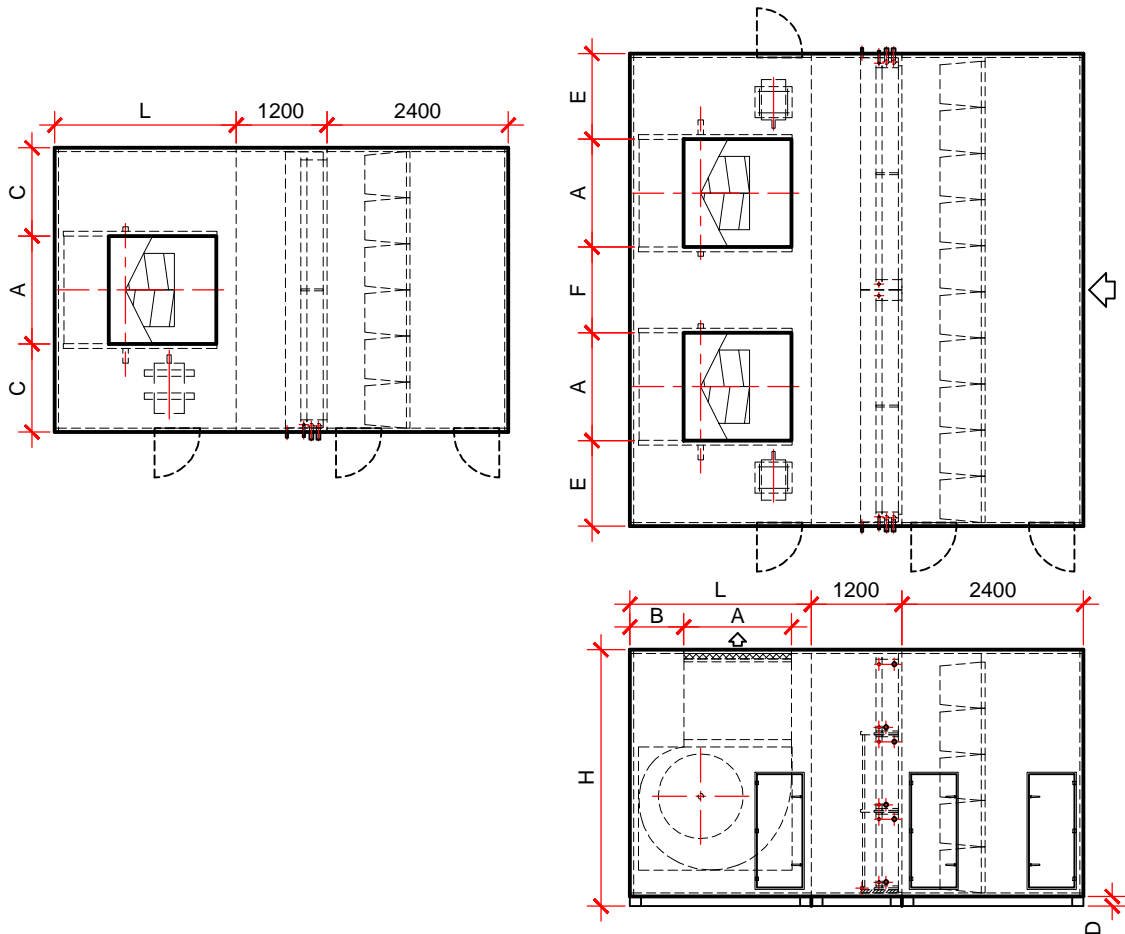

SA DOUBLE SKIN AIRHANDLING UNITS TOP DISCHARGE - T4 SCROLL TO BACK

MODEL	L	W	H	A	B	C	D	E	F	FAN
SA-2400H	3000	3800	3765	1798	870	1001	125	NA	NA	1400
SA-3100H	3000	4750	3765	1798	870	1476	125	NA	NA	1400
SA-3600H	2400	6250	3390	1426	720	NA	125	1133	1133	2 off 1120
SA-4100H	2400	6250	3765	1528	870	NA	125	972	1250	2 off 1250
SA-4600H	2400	7500	3510	1798	870	NA	125	1252	1400	2 off 1250
SA-5100H	2400	7800	3765	1798	870	NA	125	1402	1400	2 off 1250

Notes:

The fan outlet dimensions are a guide only. The correct fan will be selected to meet the specified requirements which may change dimensions.

Access doors are 600mm wide and 1500mm high.

Materials and specifications may change without notice.