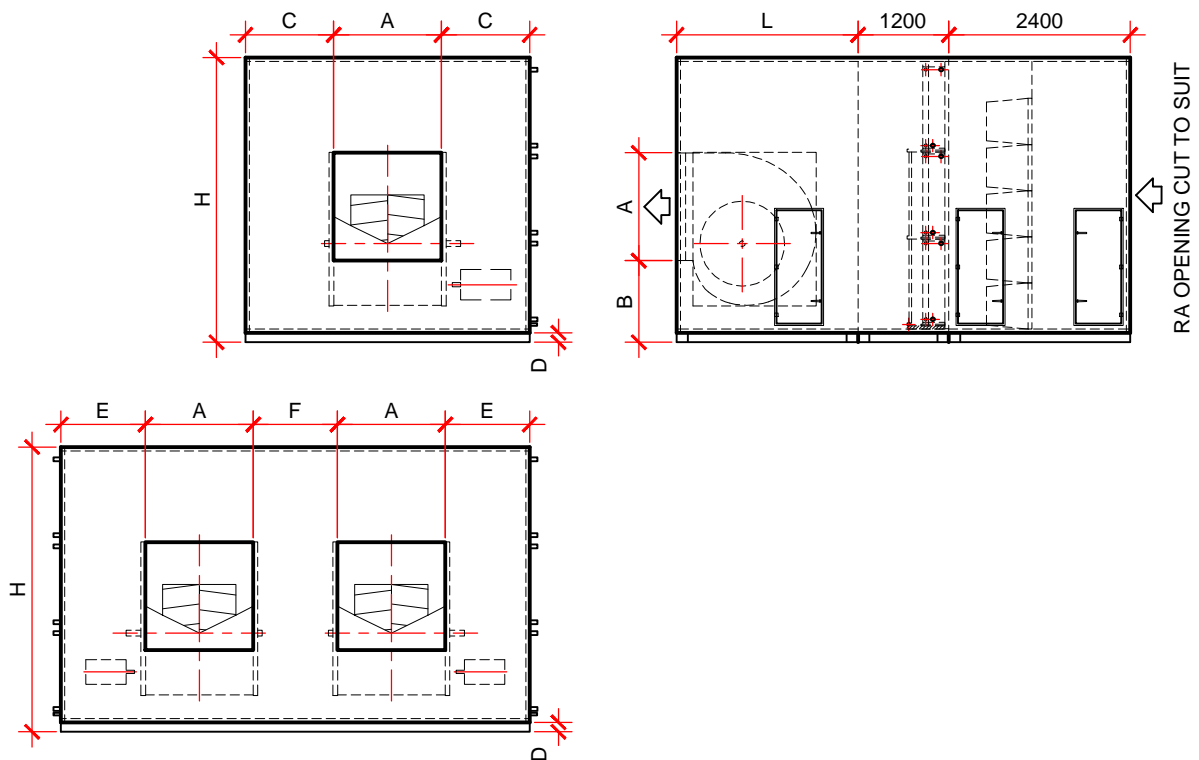

# SA DOUBLE SKIN AIRHANDLING UNITS HORIZONTAL DISCHARGE - F1 SCROLL TO TOP

MODEL	L	W	H	A	B	C	D	E	F	FAN
SA-2400H	3000	3800	3765	1798	1234	1001	125	NA	NA	1400
SA-3100H	3000	4750	3765	1798	1234	1476	125	NA	NA	1400
SA-3600H	2400	6250	3390	1426	1075	NA	125	1133	1133	2 off 1120
SA-4100H	2400	6250	3765	1528	1225	NA	125	972	1250	2 off 1250
SA-4600H	2400	7500	3510	1798	1234	NA	125	1252	1400	2 off 1250
SA-5100H	2400	7800	3765	1798	1234	NA	125	1402	1400	2 off 1250

## Notes:

The fan outlet dimensions are a guide only. The correct fan will be selected to meet the specified requirements which may change dimensions.

Access doors are 600mm wide and 1500mm high.

Materials and specifications may change without notice.